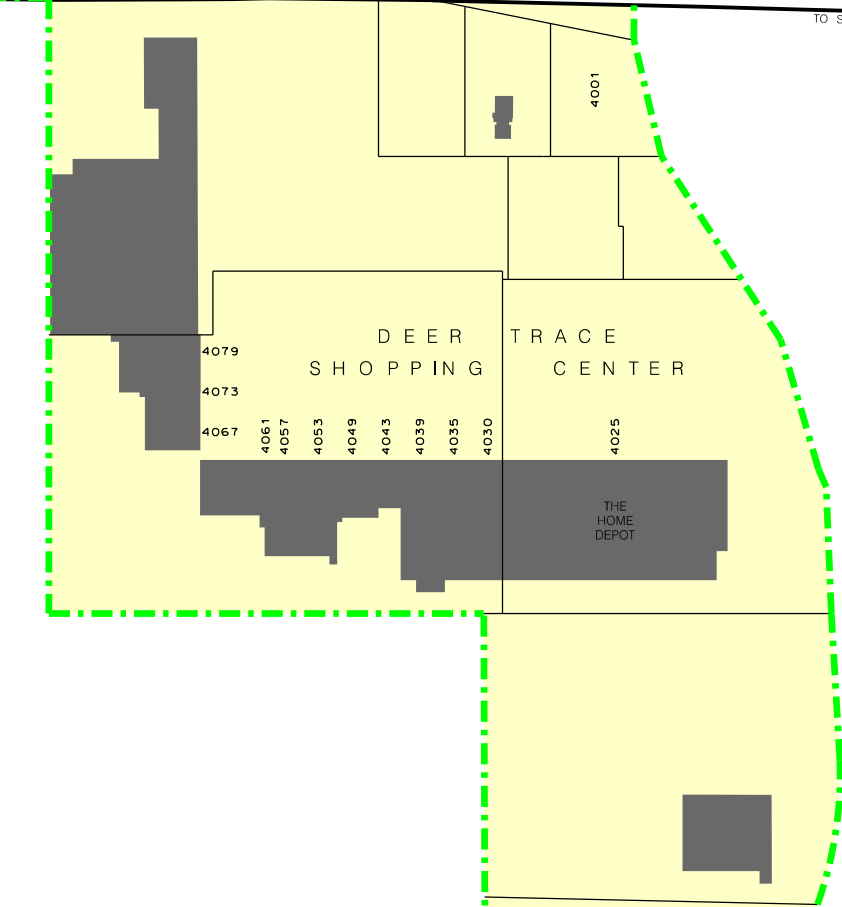

### ZONING KEY

R	RESIDENTIAL DISTRICT
C	COMMERCIAL DISTRICT
CP	PLANNED COMMERCIAL DISTRICT
I	INDUSTRIAL DISTRICT
FO	FARM/OPEN SPACE DISTRICT
PUD	PLANNED UNIT DEVELOPMENT DISTRICT

SEPTEMBER 2019

# VILLAGE OF KOHLER WISCONSIN, 53044

POPULATION - JANUARY 2002: 1947

THIS MAP WAS COMPUTER-GENERATED ON MICROSTATION®  
INFORMATION COMPILED FROM PREVIOUS MAPS.  
CERTIFIED SURVEY MAPS AND SUBDIVISION PLATS.