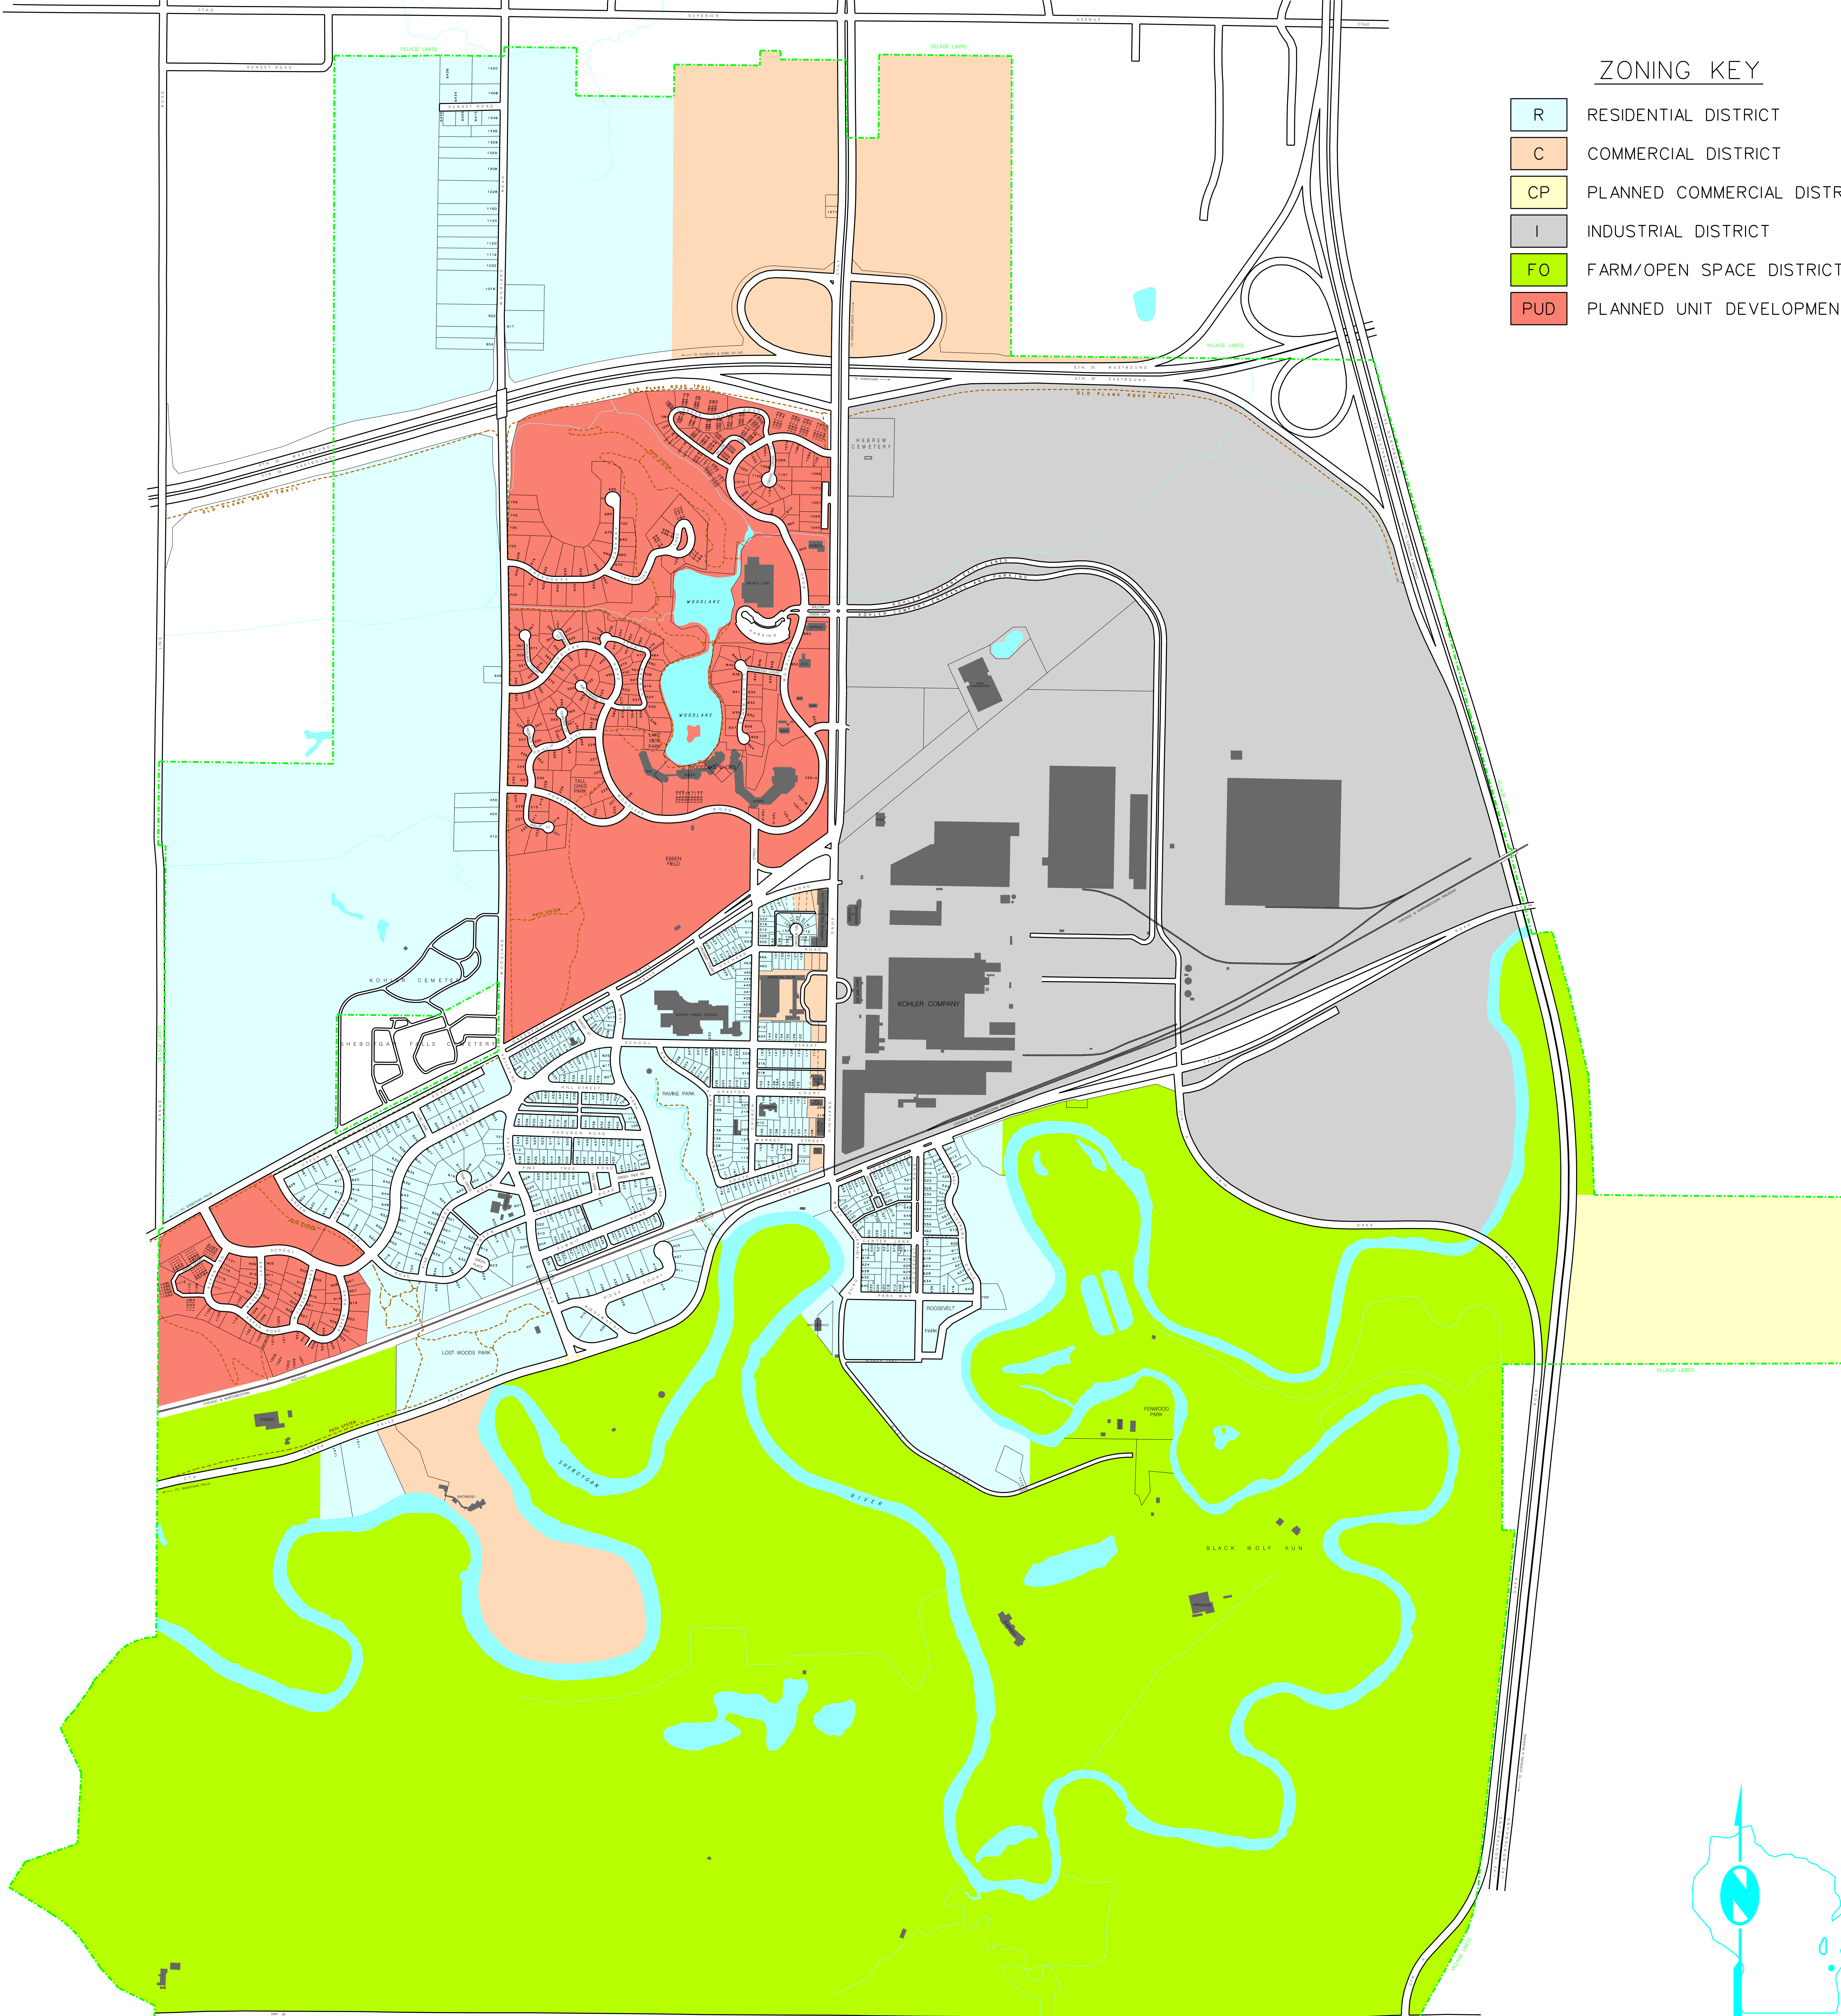

### ZONING KEY

R	RESIDENTIAL DISTRICT
C	COMMERCIAL DISTRICT
CP	PLANNED COMMERCIAL DISTRICT
I	INDUSTRIAL DISTRICT
FO	FARM/OPEN SPACE DISTRICT
PUD	PLANNED UNIT DEVELOPMENT DISTRICT

SEPTEMBER 2019

# VILLAGE OF KOHLER WISCONSIN, 53044

POPULATION - JANUARY 2002: 1947

THIS MAP WAS COMPUTER-GENERATED ON MICROSTATION®  
INFORMATION COMPILED FROM PREVIOUS MAPS.  
CERTIFIED SURVEY MAPS AND SUBDIVISION PLATS.